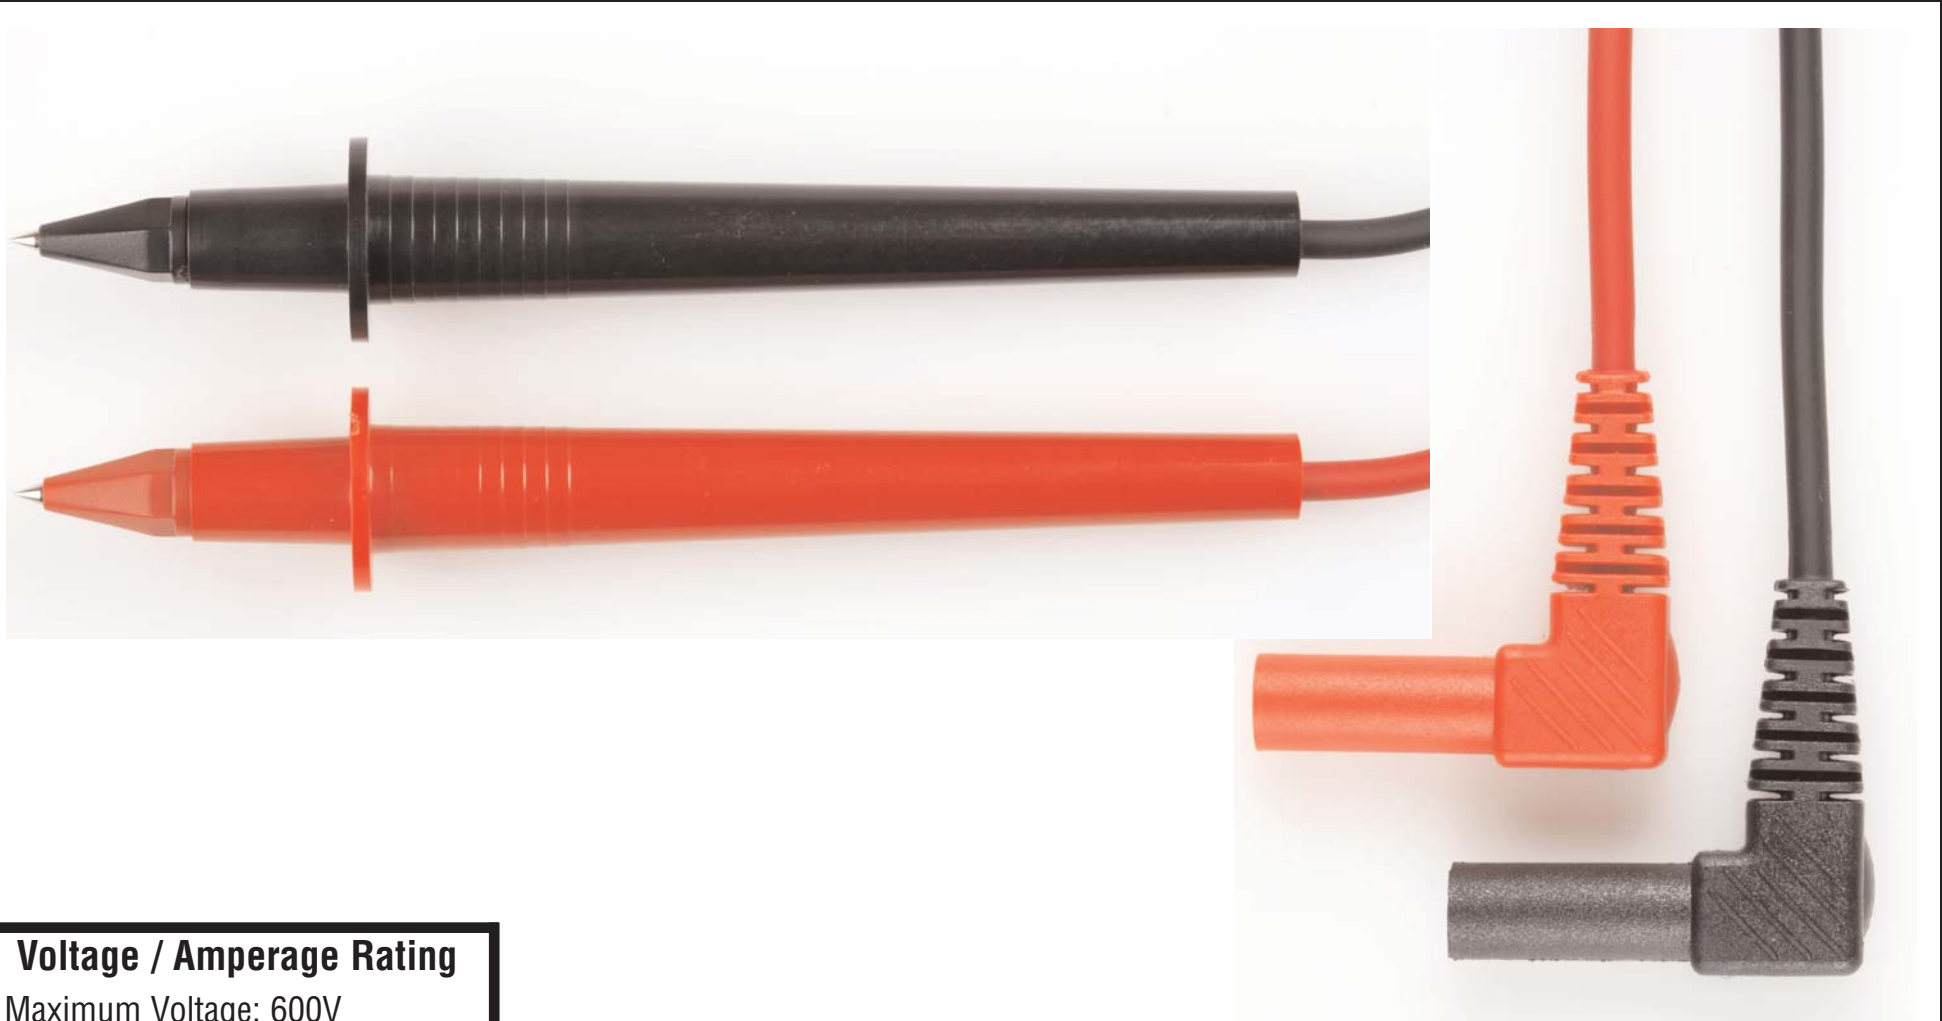

A040

Standard Vinyl Test lead SET (PVC INSULATION)

Voltage / Amperage Rating

Maximum Voltage: 600V
Maximum Amperage: 10A

Copyright © 2008 Test Products International, Inc.

Agency Listing

cULus 61010
IEC 61010

Category Rating

CAT II 600V

Insulation Material

PVC

Dimensions

Lead Length: 47.24 inches
(1200mm)
Prod Length: 0.635 inches
(16.13mm)
Jaw Opening: N/A

Type

4mm fixed right angle
male banana plug